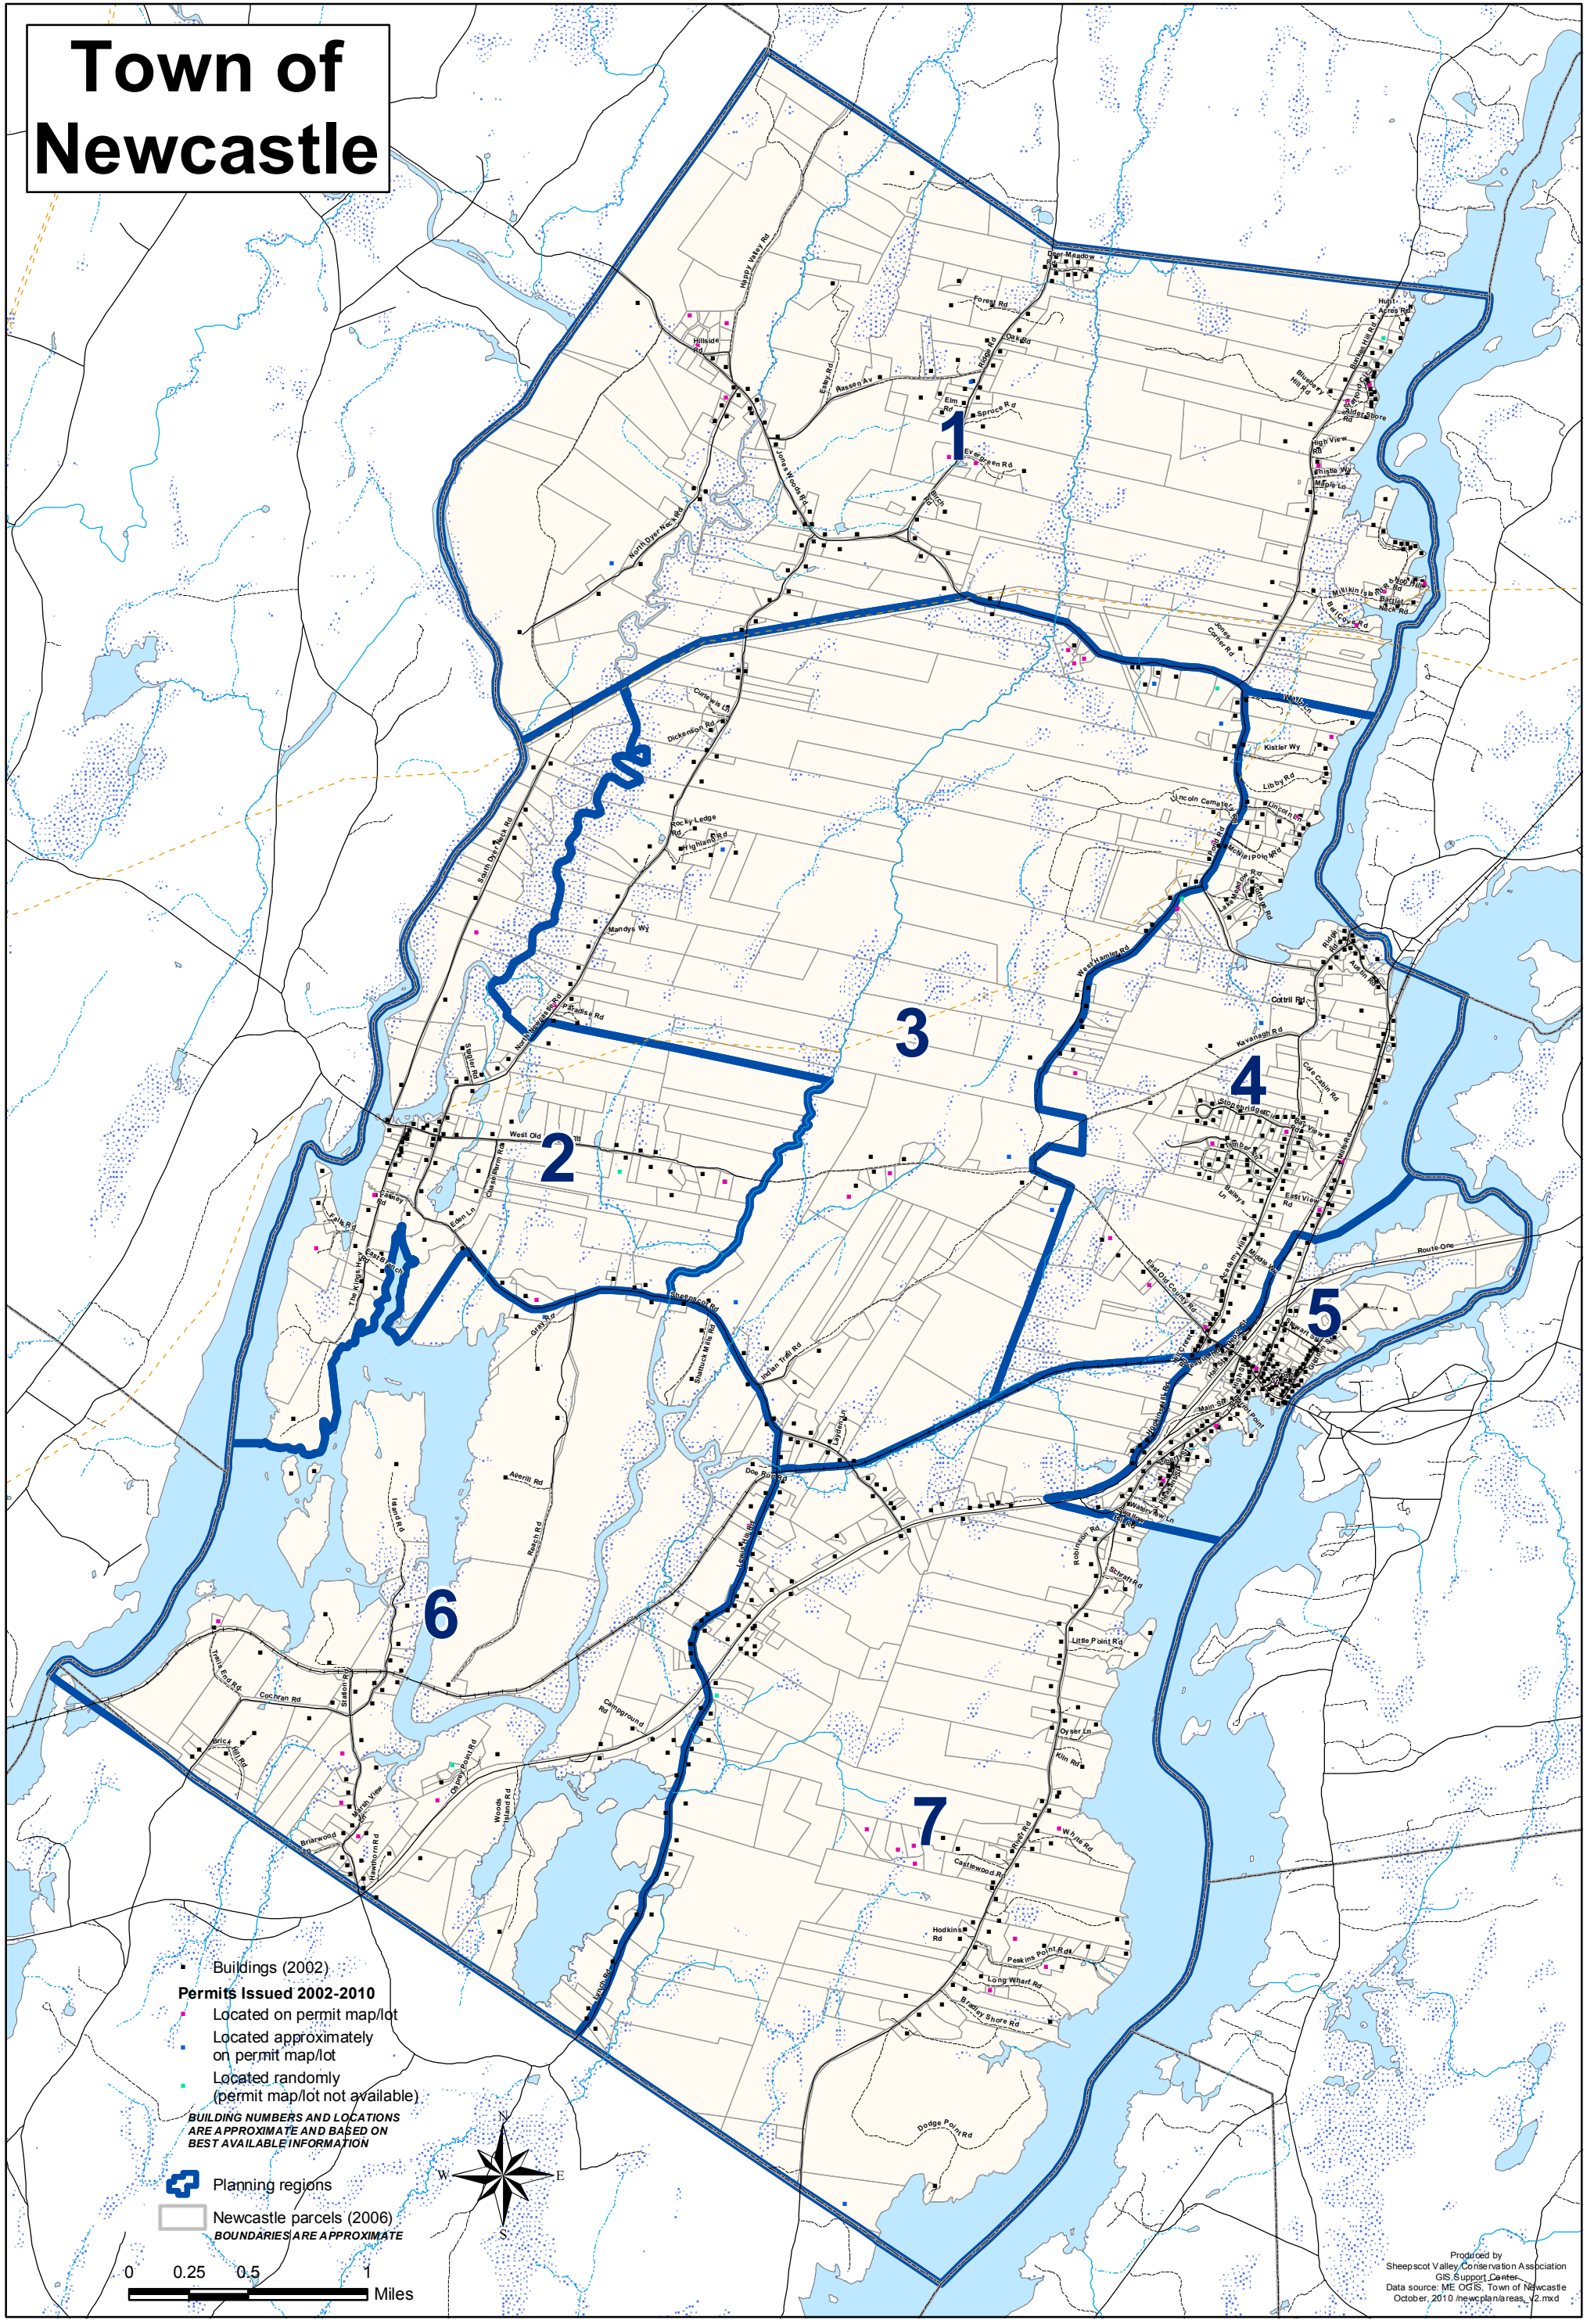

Town of Newcastle

■ Buildings (2002)
 ■ Permits Issued 2002-2010
 ■ Located on permit map/lot
 ■ Located approximately on permit map/lot
 ■ Located randomly (permit map/lot not available)

■ BUILDING NUMBERS AND LOCATIONS ARE APPROXIMATE AND BASED ON BEST AVAILABLE INFORMATION

■ Planning regions
 ■ Newcastle parcels (2006)
 ■ BOUNDARIES ARE APPROXIMATE